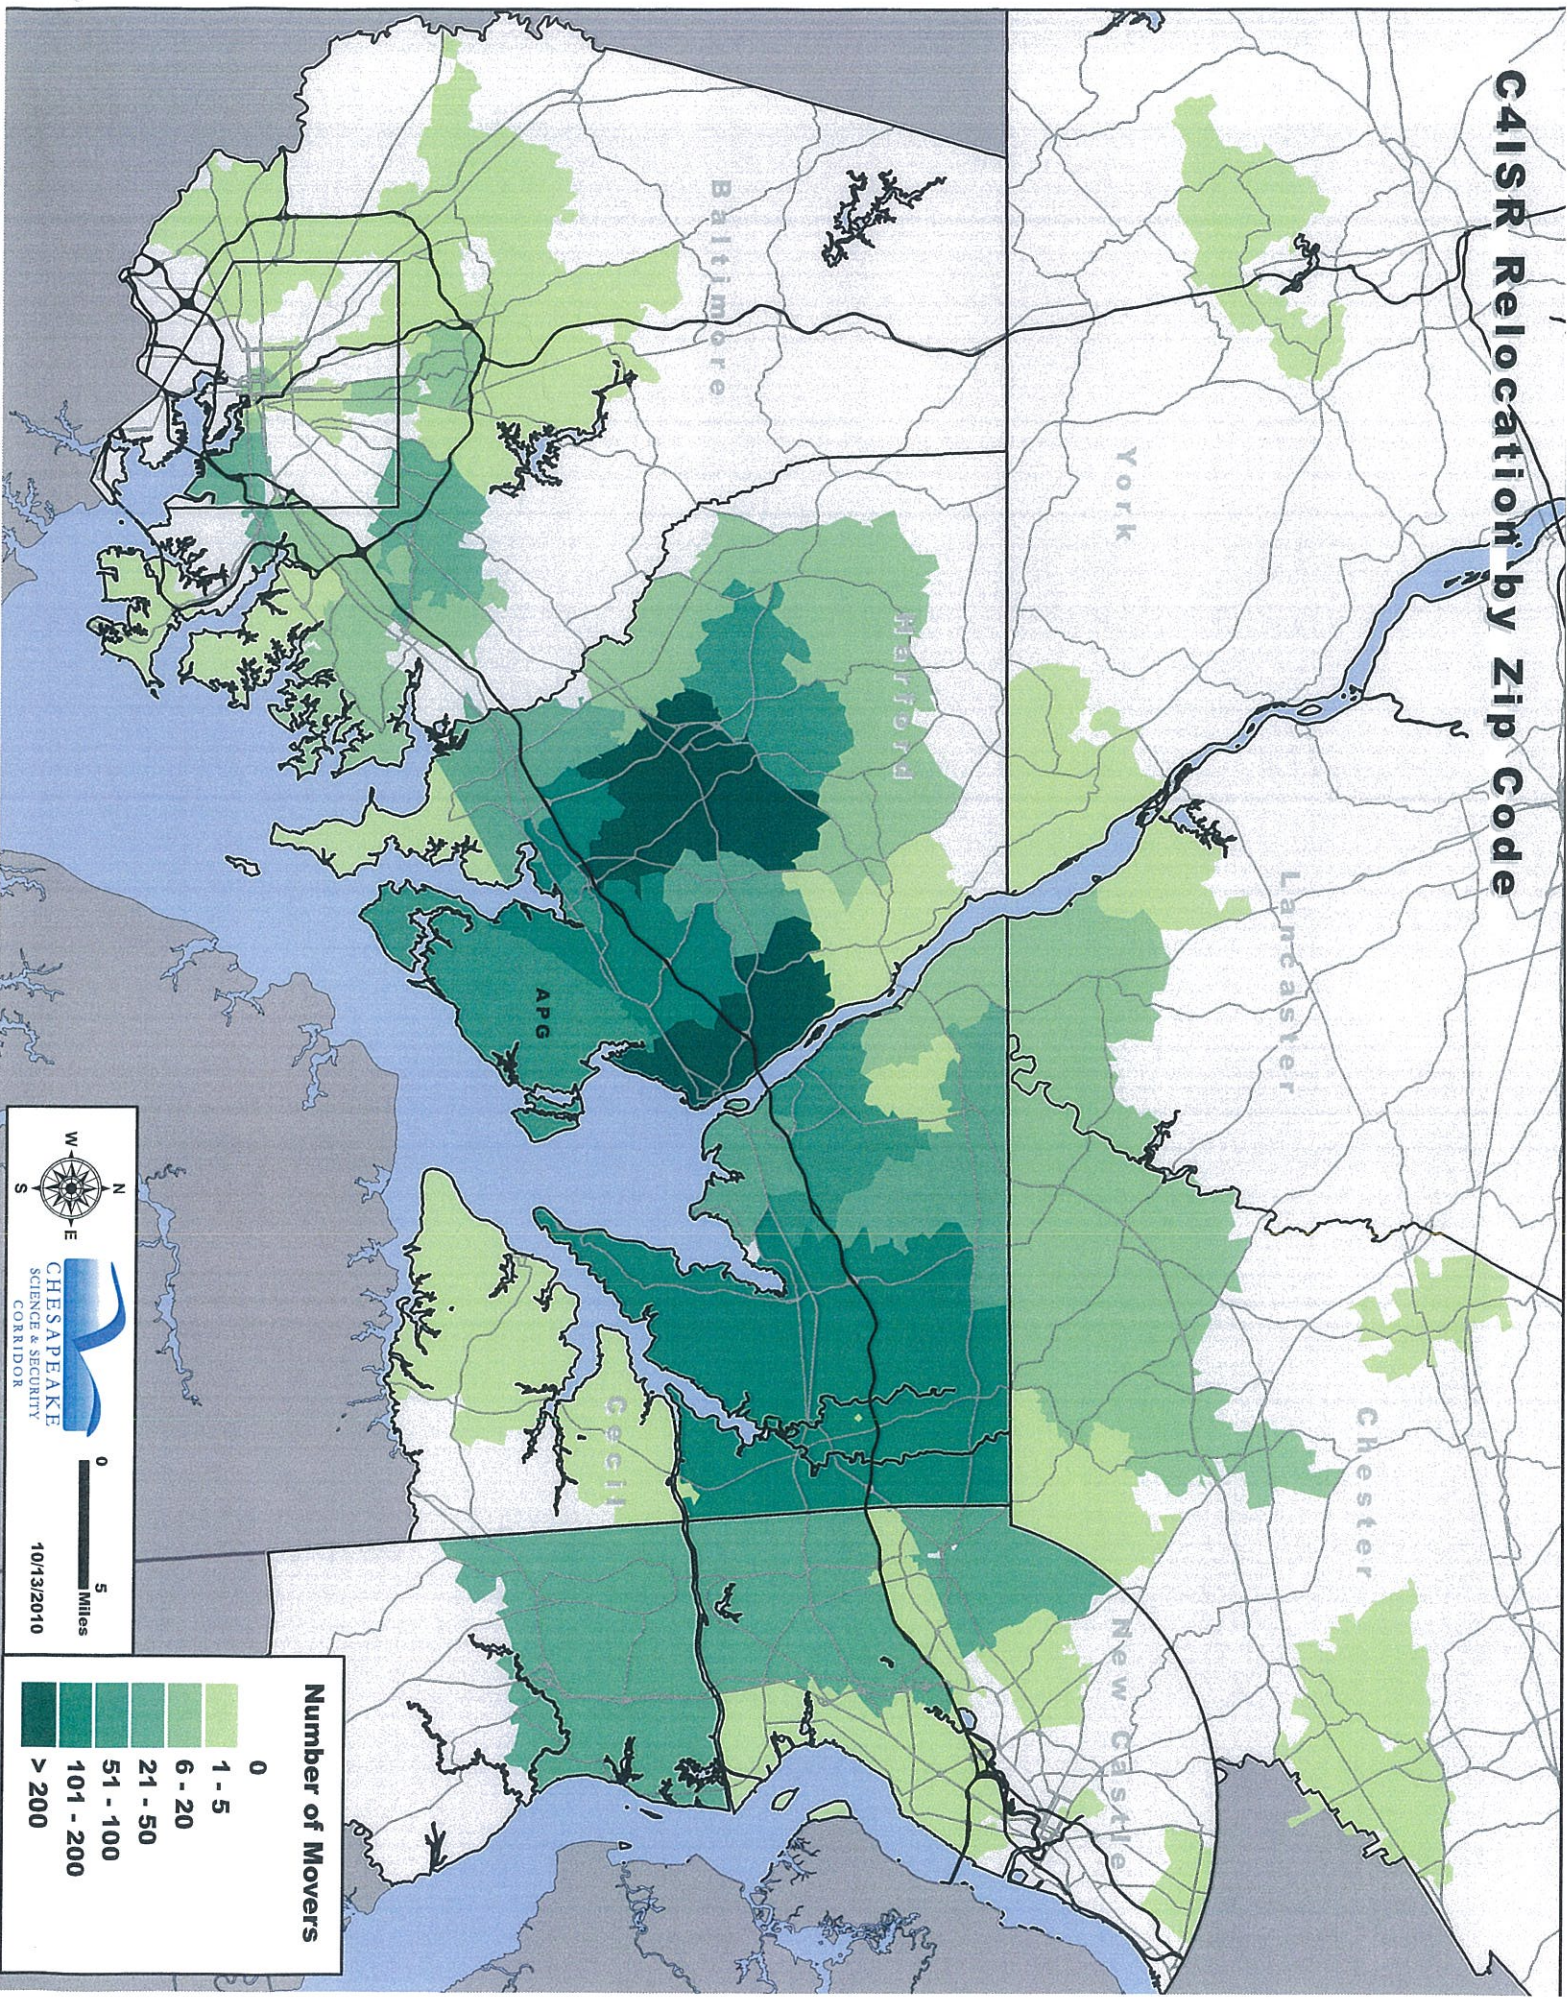

C4ISR Relocation by Zip Code

CHESAPEAKE
 SCIENCE & SECURITY
 CORRIDOR

10/13/2010

Number of Movers

C4ISR Relocation by Zip Code

<u>County</u>	<u>Residents</u>	<u>Percentage</u>
Harford County	1,449	60.2
Cecil County	439	18.2
New Castle County	163	6.7
Baltimore County	130	5.4
Baltimore City	61	2.5
Chester County	52	2.1
Lancaster County	18	0.7
York County	7	0.2
<hr/>		
Other Maryland	23	0.9
Other Delaware	2	0.08
Other Pennsylvania	27	1.1
Other Virginia	22	0.9
Other South Carolina	3	0.1

Notes: All early mover relocation data has been provided by Army Team C4ISR

1. 366 personnel (above and beyond the 2,405) are not accounted for in this data because of insufficient self reported personal information. Total number of positions transferred if all data had been reported is 2,771.
2. Data represents C4ISR positions filled at APG from August 01, 2008 through September 30, 2010.
3. 95 employees are using 21005 (Aberdeen Proving Ground); half are PO boxes on post and half are street addresses on post.